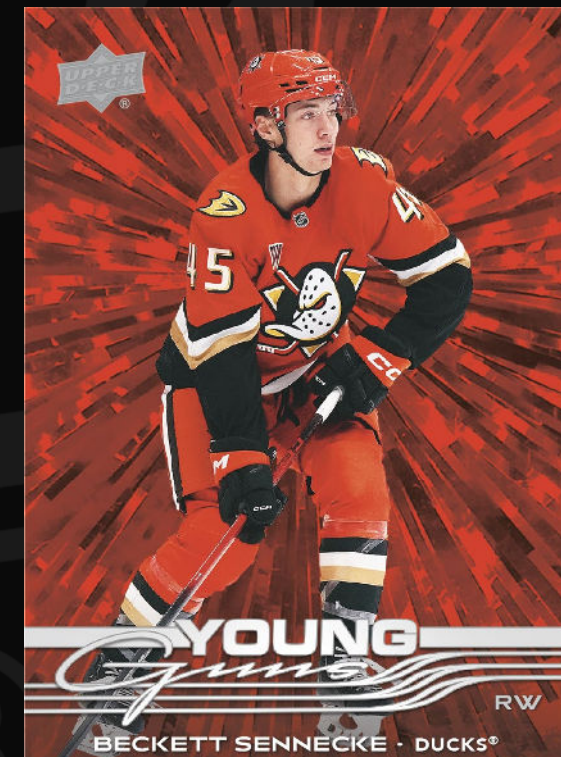

Base Set Young Guns®
Red Outburst Parallel